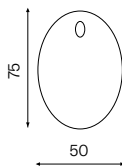

50

Specchio led

25CV4000051

50x75 cm

Specchio