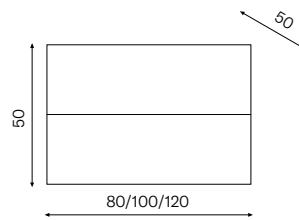

Base monoblocco

2 cassette

80x50x50 cm

100x50x50 cm

120x50x50 cm