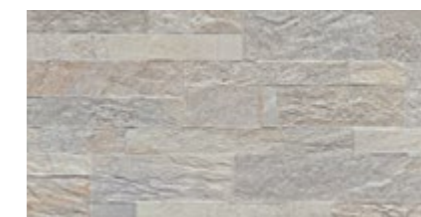

With our collection PIETRE ALPINE, SAVOIA pays tribute to the beautiful stones, often known as Quartzite of Barge. Stones derived from the mountains in the Municipality of Barge, in the Italian region Piedmont. Pietre Alpine comes in four natural stone colors and four different sizes. The versatility and great durability can be combined with any type of architectural style, from the most rustic to the most modern. Perfect for outdoor use, and not only!

OUT
40x80 Rett. R11 LINEA 20

Barge Grigio

*IR= Bordo Irregolare

IN	OUT
30x60	30x60 R11
	21,6x21,6 R11 *IR
	21,6x43,5 R11 *IR

Muretto T4 Barge Beige

IN
21,6x43,5

Muretto T4 Barge Cenere

IN
21,6x43,5