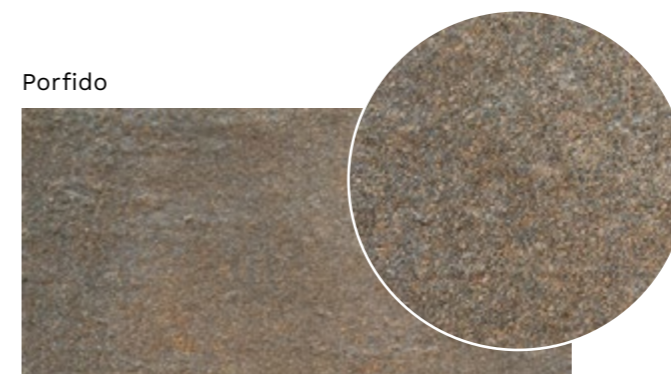

With our collection PIETRE ALPINE, SAVOIA pays tribute to the beautiful stones, often known as Quartzite of Barge. Stones derived from the mountains in the Municipality of Barge, in the Italian region Piedmont. Pietre Alpine comes in four natural stone colors and four different sizes. The versatility and great durability can be combined with any type of architectural style, from the most rustic to the most modern. Perfect for outdoor use, and not only!

Pietre Alpine Barge Beige 21,6x21,6 Antislip R11 / Barge Beige 21,6x43,5 Antislip R11

Gamma Colori

Barge Beige

*IR= Bordo Irregolare

IN	OUT
30x60	30x60 R11
	21,6x21,6 R11 *IR
	21,6x43,5 R11 *IR
	34x34 R11
	40x80 Rett. R11 LINEA 20

Opus Barge Beige

OUT
40x80 Rett. R11 LINEA 20

Porfido

*IR= Bordo Irregolare

IN	OUT
30x60	21,6x21,6 R11 *IR
	21,6x43,5 R11 *IR
	40x80 Rett. R11 LINEA 20

Opus Porfido

OUT
40x80 Rett. R11 LINEA 20

Barge Cenere