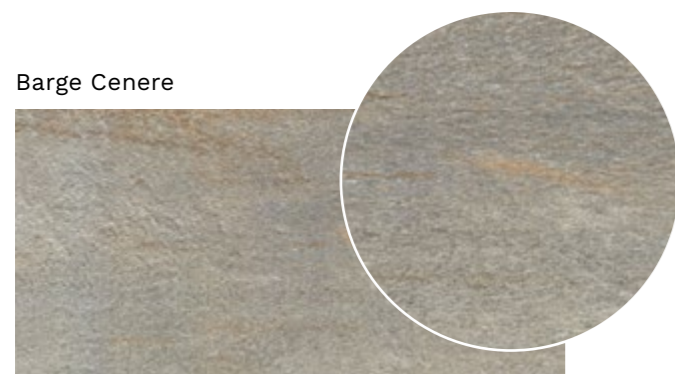

With our collection PIETRE ALPINE, SAVOIA pays tribute to the beautiful stones, often known as Quartzite of Barge. Stones derived from the mountains in the Municipality of Barge, in the Italian region Piedmont. Pietre Alpine comes in four natural stone colors and four different sizes. The versatility and great durability can be combined with any type of architectural style, from the most rustic to the most modern. Perfect for outdoor use, and not only!

Pietre Alpine Barge Beige 21,6x21,6 Antislip R11 / Barge Beige 21,6x43,5 Antislip R11

Gamma Colori

Barge Beige

*IR= Bordo Irregolare

IN	OUT
30x60	30x60 R11
	21,6x21,6 R11 *IR
	21,6x43,5 R11 *IR
	34x34 R11
	40x80 Rett. R11 LINEA 20

Opus Barge Beige

OUT
40x80 Rett. R11 LINEA 20

Porfido

*IR= Bordo Irregolare

IN	OUT
30x60	21,6x21,6 R11 *IR
	21,6x43,5 R11 *IR
	40x80 Rett. R11 LINEA 20

Opus Porfido

OUT
40x80 Rett. R11 LINEA 20

Barge Cenere

*IR= Bordo Irregolare

IN	OUT
30x60	21,6x21,6 R11 *IR
	21,6x43,5 R11 *IR
	34x34 R11
	40x80 Rett. R11 LINEA 20

Opus Barge Cenere

OUT
40x80 Rett. R11 LINEA 20

Lessinia

OUT
40x80 Rett. R11 LINEA 20

Opus Lessinia