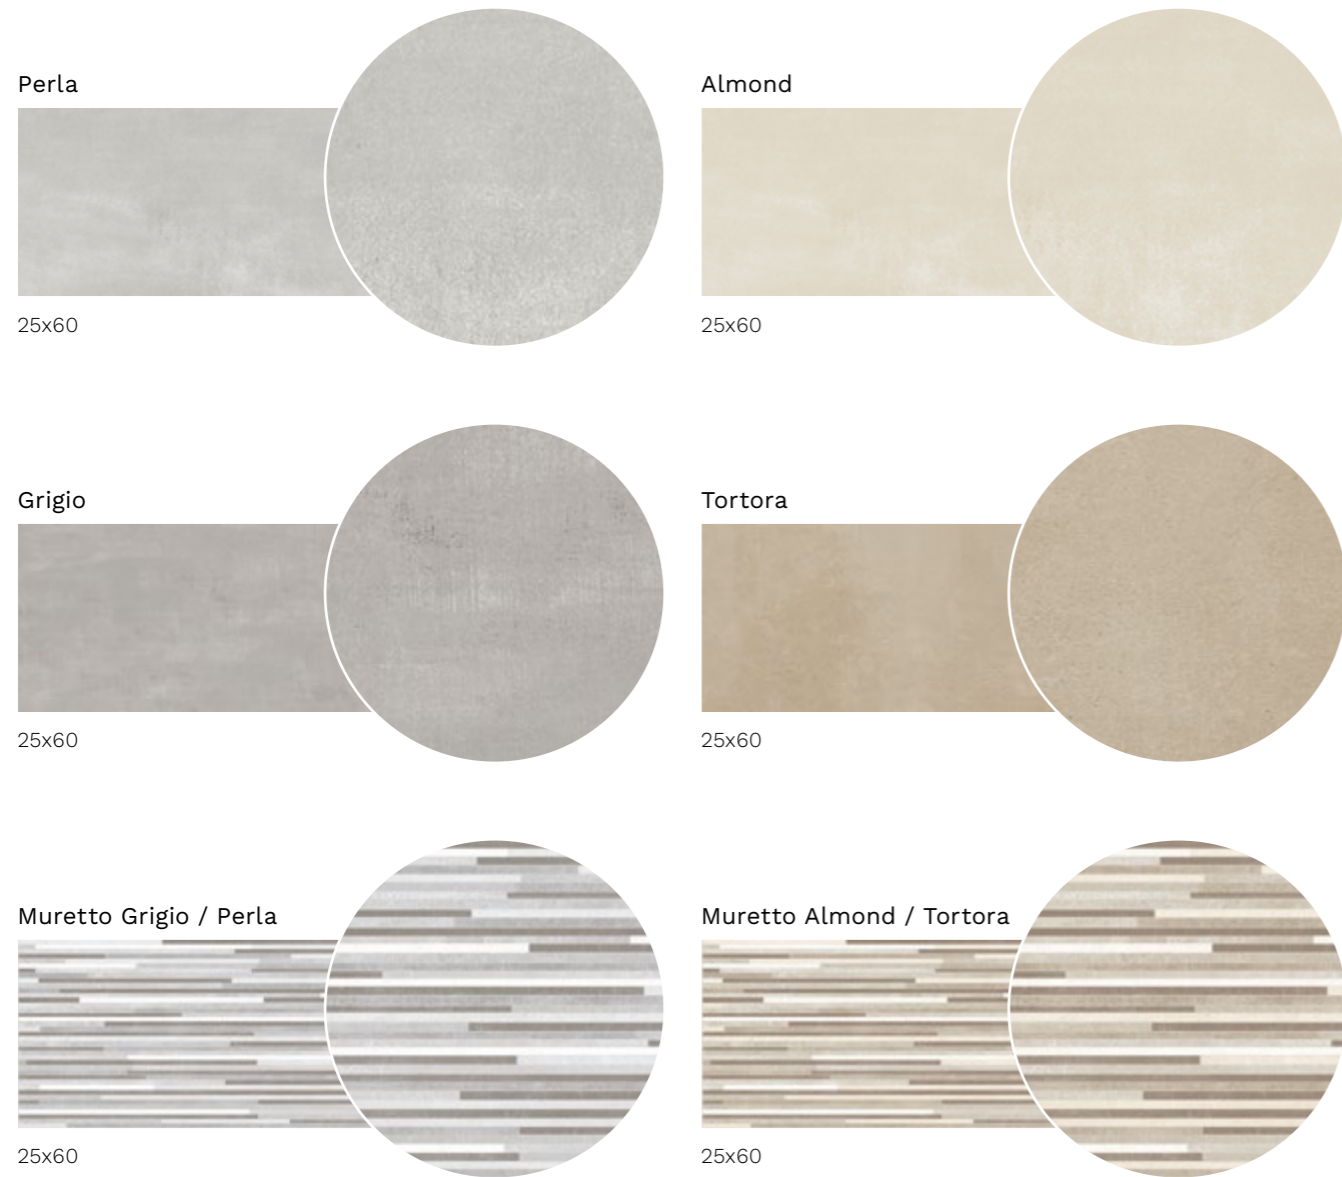

I colori abbinati ai tratti grafici traslucidi ne definiscono i tratti contemporanei volti a vestire ed interpretare qualsiasi tipo di arredamento ed evoluzione nel tempo.

Mood Almond 25x60 / Muretto Almond-Tortora 25x60 - Mood Tortora 60x60

Mood Perla 25x60 / Grigio 25x60 / Muretto Grigio-Perla 25x60
Mood Silver 60x60

The Mood collection represents a complete project, where the covering and the coordinated floor create a masterful combination, giving the user the possibility of being able to give unique continuity throughout the house. The colours combined with the translucent graphic features define the contemporary features aimed at dressing and interpreting any type of furniture and evolution over time.

Cementina Multicolor 25x60
Mood Grey 60x60

Gamma Colori

*Linea Gres

Cementina Multicolor *4 Soggetti

25x60

Caratteristiche Tecniche

Collezione	Colore	Formato	Superficie	Cod.		Cl.p.
Mood	Almond	25x60	Matt	SMODR01	8 mm	30 ●
Mood	Grigio	25x60	Matt	SMODR04	8 mm	30 ●
Mood	Perla	25x60	Matt	SMODR03	8 mm	30 ●
Mood	Tortora	25x60	Matt	SMODR02	8 mm	30 ●
Mood	Cementina Multicolor	25x60	Matt	SMODR07	8 mm	33 ●
Mood	Muretto Almond/Tortora	25x60	Matt	SMODR05	8 mm	33 ●
Mood	Muretto Grigio/Perla	25x60	Matt	SMODR06	8 mm	33 ●