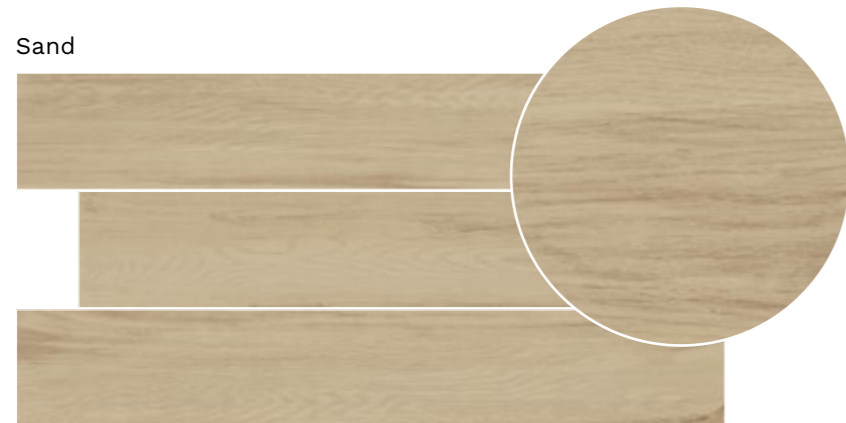

Elegance Sand 20x120

The collection ELEGANCE, with its lively and sophisticated personality, is ideal for creating warm and comfortable atmospheres in any interior.

The collection faithfully reinterprets traditional oak in five colors and three plank sizes. The texture of the surface and the features of the graphic reproduce the most natural timber effect, resulting in a beautiful and elegant product in high quality porcelain stoneware.

ELEGANCE

30x120 / 20x120 Rett. / 20x120 / 20x120 **R11** / 15x60 / 15x60 **R11**

Gamma Colori

White

	IN
30x120	
20x120 Rett.	
20x120	
15x60	

Sand

	IN	OUT
30x120		15x60 R11
20x120 Rett.		
20x120		
15x60		

Miele