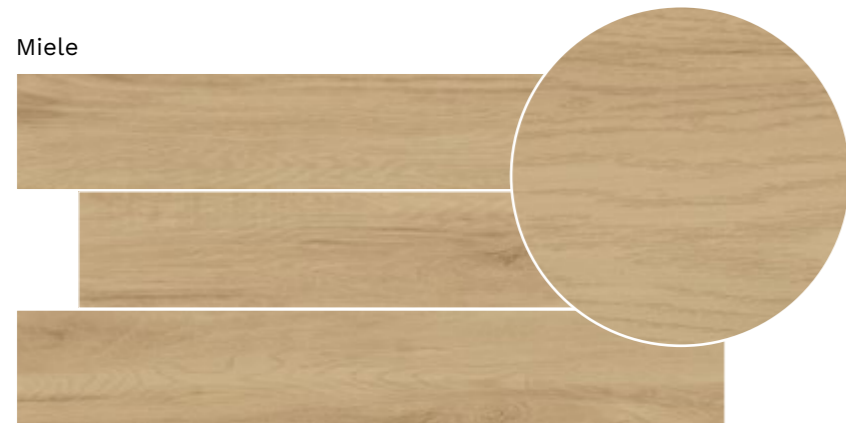

Elegance Sand 20x120

The collection ELEGANCE, with its lively and sophisticated personality, is ideal for creating warm and comfortable atmospheres in any interior.

The collection faithfully reinterprets traditional oak in five colors and three plank sizes. The texture of the surface and the features of the graphic reproduce the most natural timber effect, resulting in a beautiful and elegant product in high quality porcelain stoneware.

ELEGANCE

30x120 / 20x120 Rett. / 20x120 / 20x120 **R11** / 15x60 / 15x60 **R11**

Gamma Colori

White

	IN
30x120	
20x120 Rett.	
20x120	
15x60	

Sand

	IN	OUT
30x120		15x60 R11
20x120 Rett.		
20x120		
15x60		

Miele