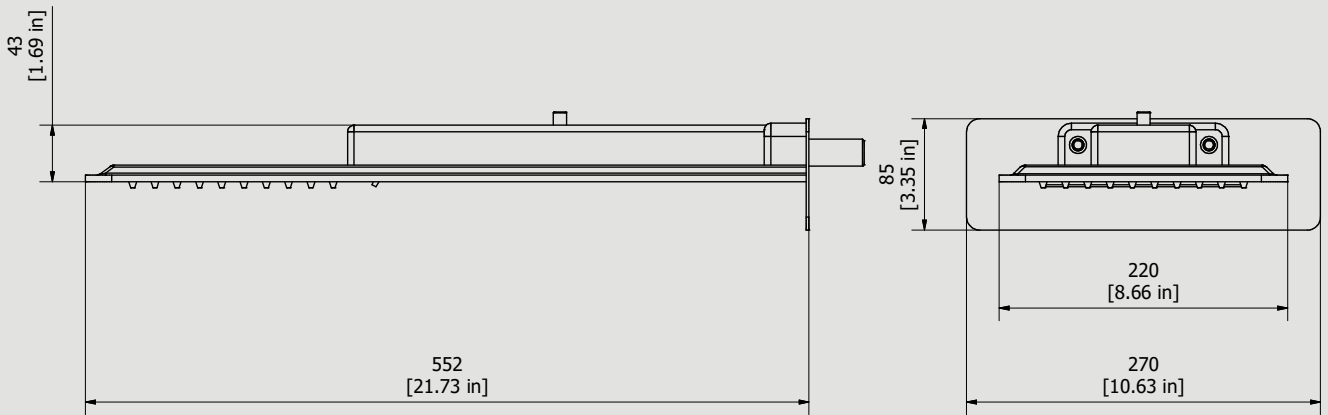

IB RUBINETTI

Collection

ONAIR

Article

AB101

Description

Wall mounted shower head with waterfall

Box Dimensions

685 x 345 x 168 mm

Weight

7.6 kg

Finishes

- CC**
CHROME
- CF**
BLACK CHROME
- BG**
GLOSSY WHITE
- NG**
GLOSSY BLACK
- SS**
BRUSHED NICKEL
- CS**
BRUSHED BLACK CHROME
- BO**
MATT WHITE
- NP**
MATT BLACK
- OO**
GOLD
- BB**
ANTIQU BRONZE
- II**
PALE GOLD
- RR**
ANTIQU COPPER
- ORS**
ROSE GOLD
- ON**
NATURAL BRASS
- IS**
BRUSHED PALE GOLD
- OS**
BRUSHED GOLD
- SR**
BRUSHED ROSE GOLD
- PL**
PLATINUM

Dimensions

Cartridge

Threaded fitting

Threaded fitting G1/2" M

Aerator

Flow Rate (+/-10%)

1 BAR
15.3 l/min

2 BAR
22.1 l/min