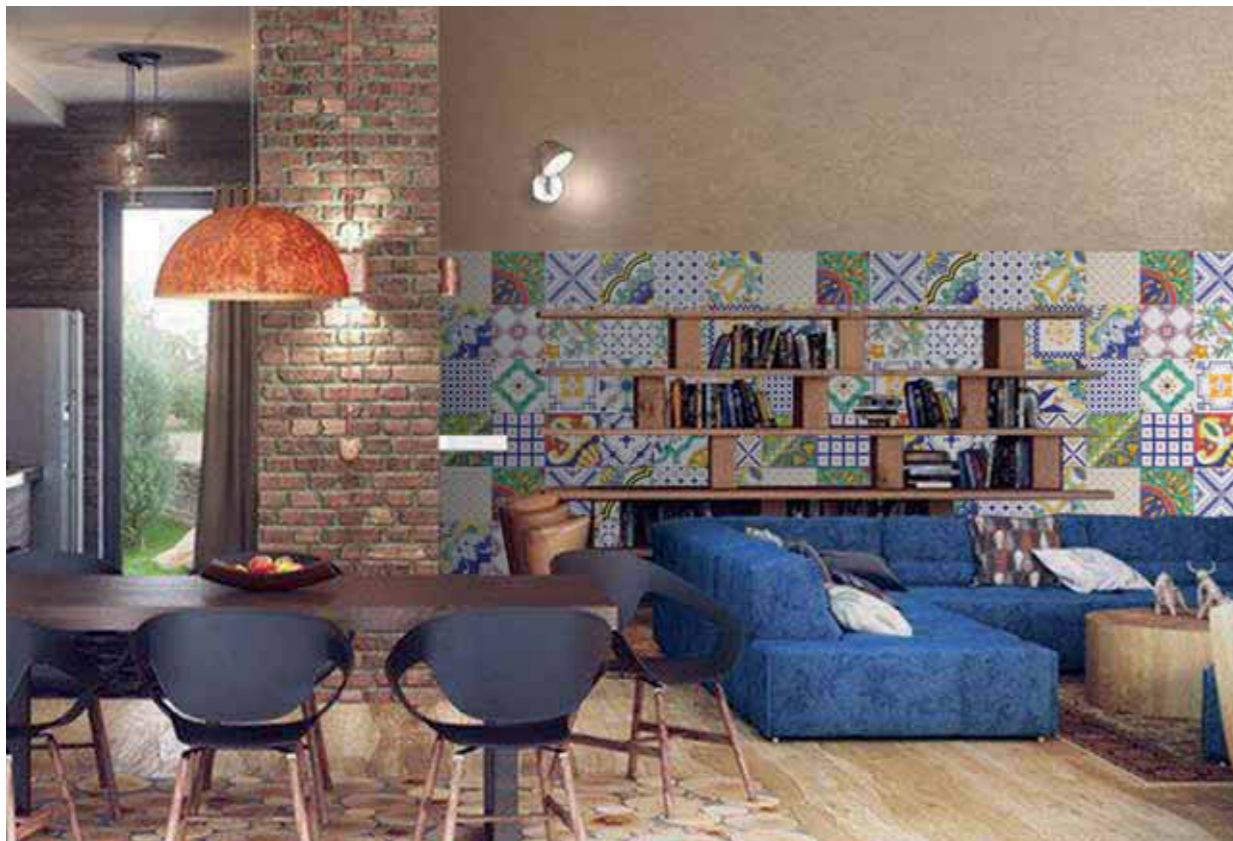

Oggi come allora Macramè è l'esaltazione della creatività.

24 piastrelle decorate con colori che regalano eleganza essenziale attraverso motivi grafici tipicamente mediterranei.

È l'insieme di linguaggi diversi che si intrecciano e restituiscono un effetto sempre nuovo.

Macramè is a very modern archaic design that is part of us.

The company Giovanni De Maio revives the threads of its memory with Macramè, a collection dedicated to the art of patchwork.

It is a style born in the industrious silence of a kiln, when the eyes, entranced by glazed reflections, searched for tiles to be placed side by side and to create a precious composition. Always different, always unique.

Today, as in the past, Macramè is the exaltation of creativity.

24 tiles decorated emanate simple elegance through typically Mediterranean graphic patterns.

It is a combination of different languages that are intertwined and give rise to feelings that are always new.