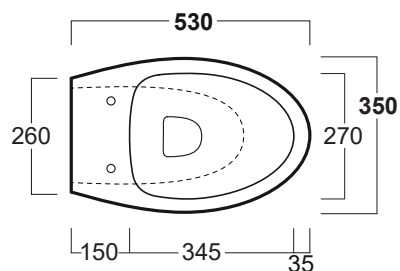

LFT

Vaso carenato / Back to wall WC

LFT 20

Disegni Tecnici
Technical Drawings

Vaso carenato con scarico a parete o pavimento
(curva tecnica inclusa)

*Back to wall WC with wall or floor outlet
(curved pipe included)*

Accessori di completamento

Accessories available

- Coprivaso avvolgente in termoindurente
  cerniere cromo LFT 005
- *Wrap-around thermoset toilet seat with
  chrome-finish hinges LFT 005*
- Coprivaso avvolgente in termoindurente con
  cerniere rallentate cromo LFT 006
- *Wrap-around thermoset toilet seat with
  chrome-finish soft-closing hinges LFT 006*
- Scatola viti di fissaggio F88
- *Set of fixing screw F88*